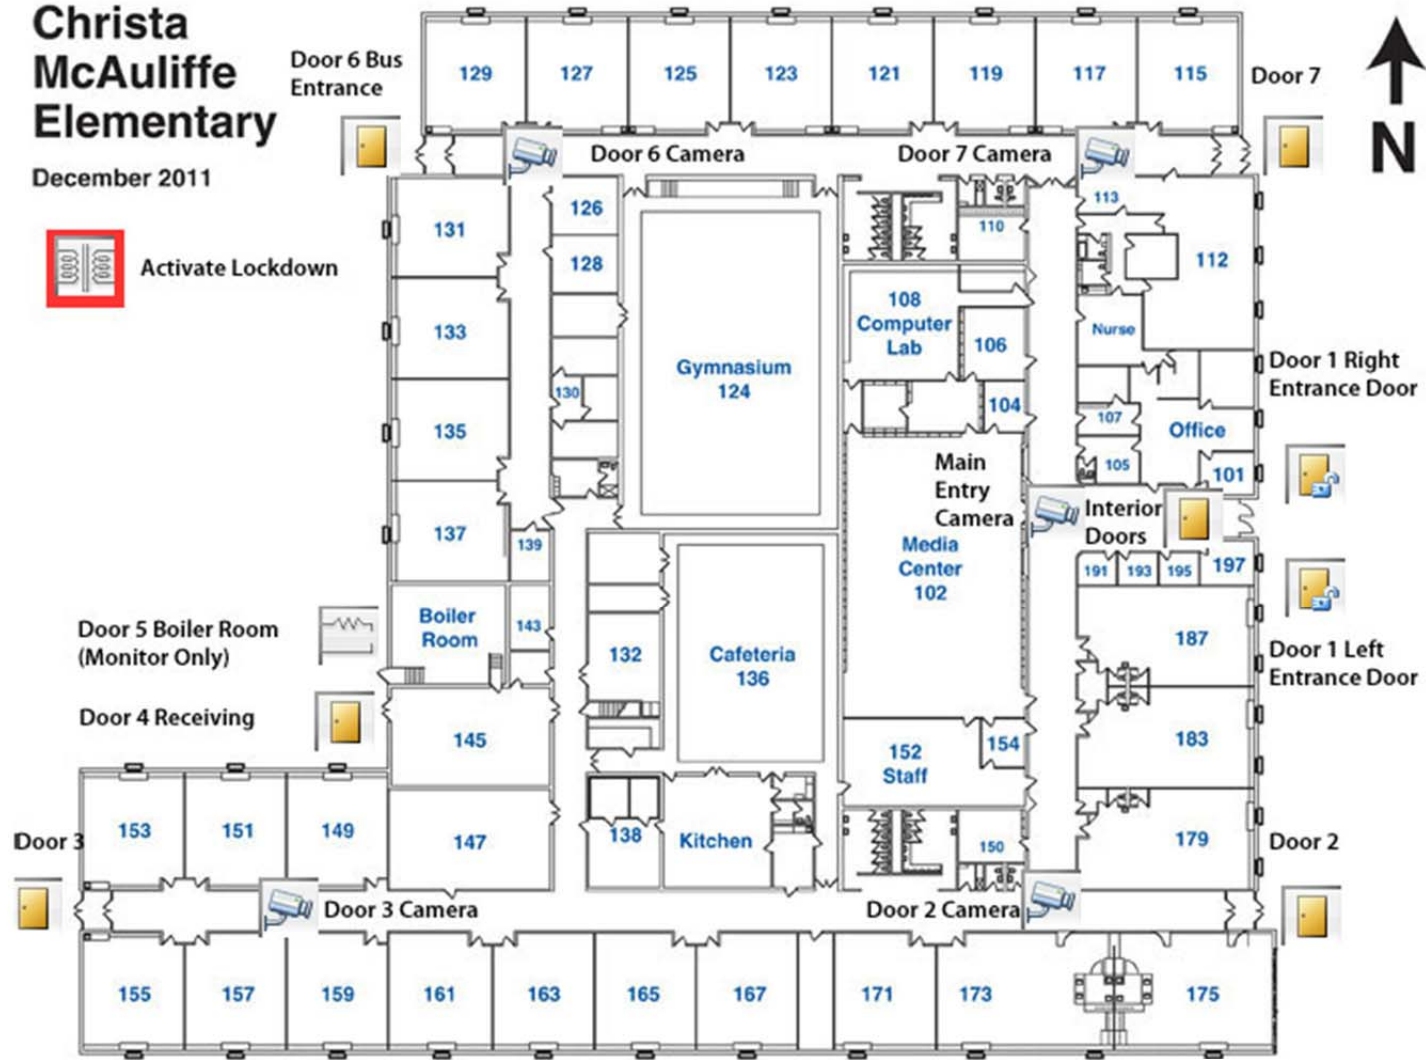

Christa McAuliffe Elementary

December 2011

Activate Lockdown

Key:

= **Card Reader Entrance**
This icon represents a door with a Card Access Reader. Entry can be made by Access Card or by a programmed unlock.